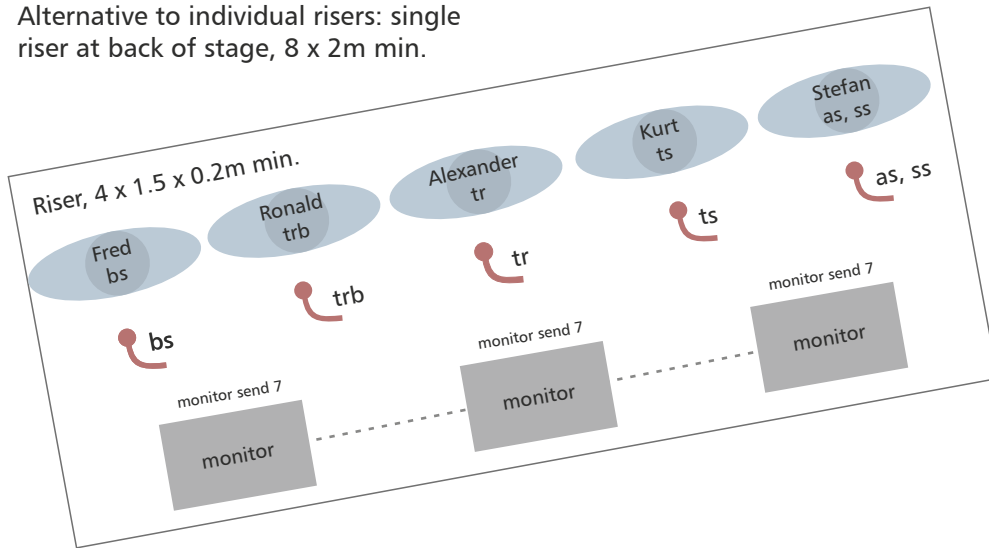

8m min.

Alternative to individual risers: single riser at back of stage, 8 x 2m min.

● Direct Out
bass-amp

4m min.

drawing not to scale

Contact: Karl Csapo - +43 676 4660647 - karl.csapo@gmx.at

● Microphone
● other input
existing clip-on microphone
existing in-ear monitor