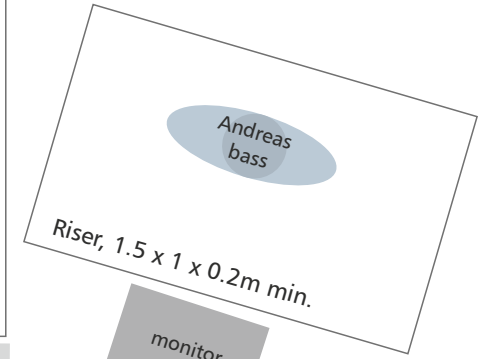

8m min.

Alternative to individual risers: single riser at back of stage, 8 x 2m min.

● Direct Out
bass-amp

4m min.

drawing not to scale

Contact: Karl Csapo - +43 676 4660647 - karl.csapo@gmx.at

● Microphone
● other input
existing clip-on microphone
existing in-ear monitor