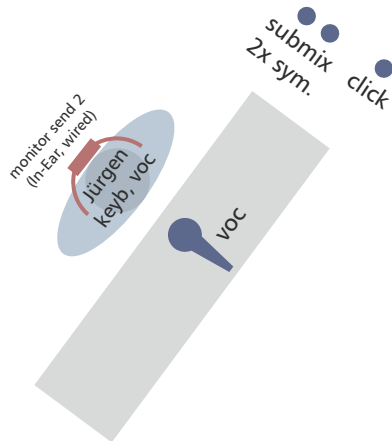

8m min.

Alternative to individual risers: single riser at back of stage, 8 x 2m min.

● Direct Out
bass-amp

4m min.

drawing not to scale

Contact: Karl Csapo - +43 676 4660647 - karl.csapo@gmx.at

● Microphone
● other input
existing clip-on microphone
existing in-ear monitor