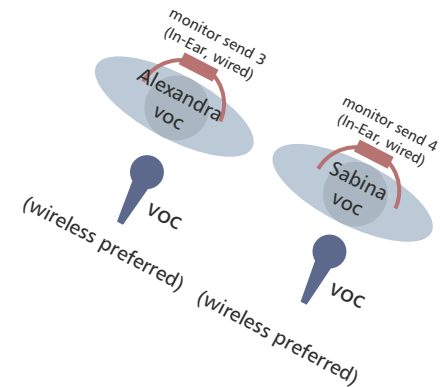

8m min.

Alternative to individual risers: single riser at back of stage, 8 x 2m min.

● Direct Out
bass-amp

4m min.

drawing not to scale

Contact: Karl Csapo - +43 676 4660647 - karl.csapo@gmx.at

● Microphone
● other input
existing clip-on microphone
existing in-ear monitor