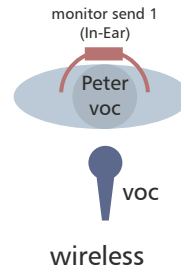

8m min.

Alternative to individual risers: single riser at back of stage, 8 x 2m min.

● Direct Out
bass-amp

4m min.

drawing not to scale

Contact: Karl Csapo - +43 676 4660647 - karl.csapo@gmx.at

● Microphone
● other input
existing clip-on microphone
existing in-ear monitor