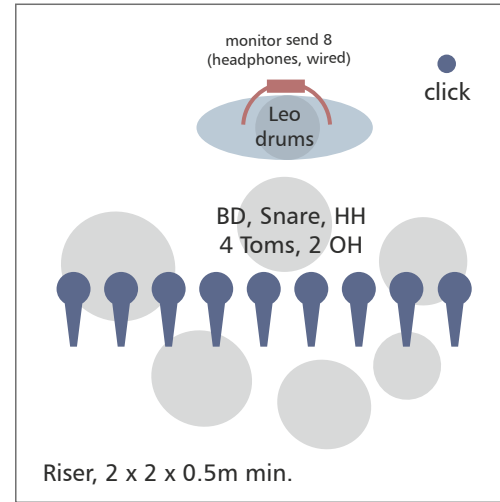

8m min.

Alternative to individual risers: single riser at back of stage, 8 x 2m min.

● Direct Out
bass-amp

4m min.

drawing not to scale

Contact: Karl Csapo - +43 676 4660647 - karl.csapo@gmx.at

● Microphone
● other input
existing clip-on microphone
existing in-ear monitor