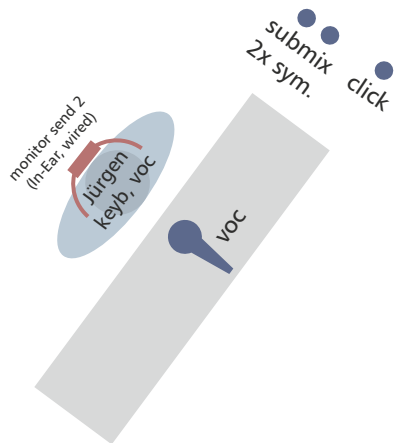

8m min.

Alternative to individual risers: single riser at back of stage, 8 x 2m min.

● Direct Out  
bass-amp

4m min.

git-amp

git

drawing not to scale

Contact: Karl Csapo - +43 676 4660647 - karl.csapo@gmx.at

● Microphone  
● other input  
existing clip-on microphone  
existing in-ear monitor