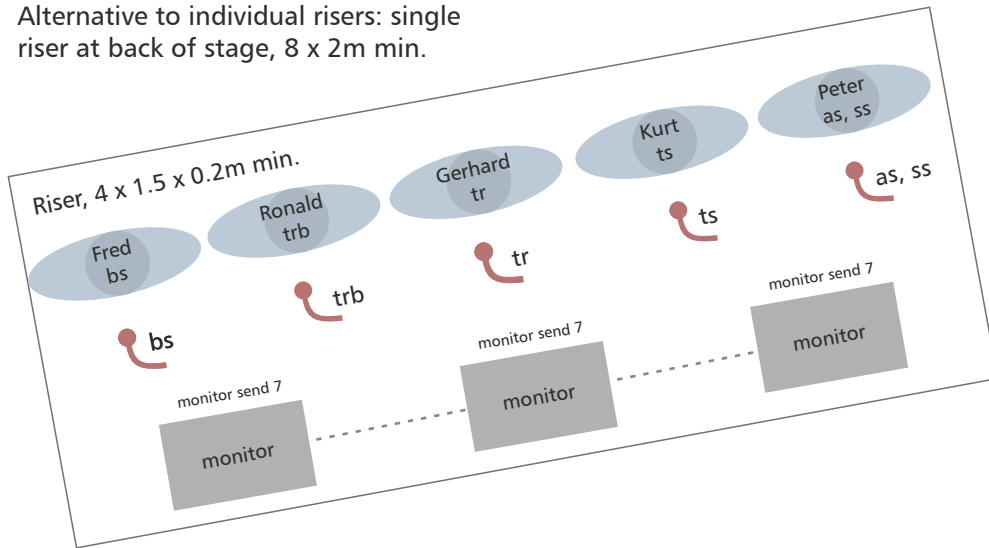

8m min.

Alternative to individual risers: single riser at back of stage, 8 x 2m min.

● Direct Out  
bass-amp

4m min.

git-amp

git

drawing not to scale

Contact: Karl Csapo - +43 676 4660647 - karl.csapo@gmx.at

● Microphone  
● other input  
existing clip-on microphone  
existing in-ear monitor