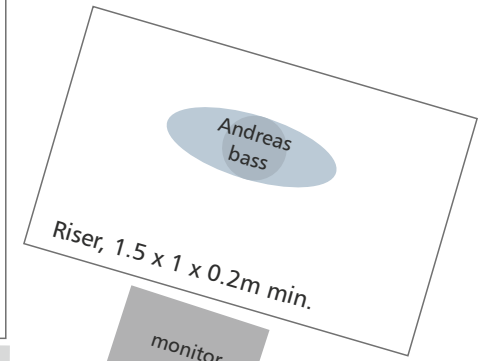

8m min.

Alternative to individual risers: single riser at back of stage, 8 x 2m min.

● Direct Out  
bass-amp

4m min.

git-amp

git

drawing not to scale

Contact: Karl Csapo - +43 676 4660647 - karl.csapo@gmx.at