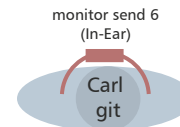

8m min.

Alternative to individual risers: single riser at back of stage, 8 x 2m min.

● Direct Out  
bass-amp

4m min.

git-amp

git

drawing not to scale

Contact: Karl Csapo - +43 676 4660647 - karl.csapo@gmx.at

● Microphone  
● other input  
existing clip-on microphone  
existing in-ear monitor