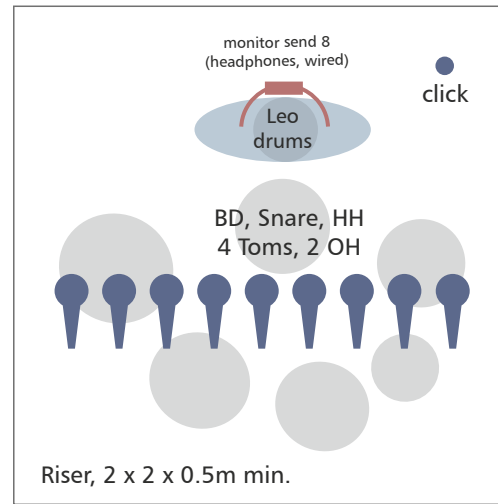

8m min.

Alternative to individual risers: single riser at back of stage, 8 x 2m min.

● Direct Out  
bass-amp

4m min.

git-amp

git

drawing not to scale

Contact: Karl Csapo - +43 676 4660647 - karl.csapo@gmx.at

● Microphone  
● other input  
existing clip-on microphone  
existing in-ear monitor