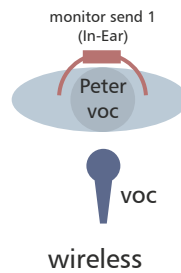

8m min.

Alternative to individual risers: single riser at back of stage, 8 x 2m min.

● Direct Out  
bass-amp

4m min.

git-amp

git

drawing not to scale

Contact: Karl Csapo - +43 676 4660647 - karl.csapo@gmx.at

● Microphone  
● other input  
existing clip-on microphone  
existing in-ear monitor