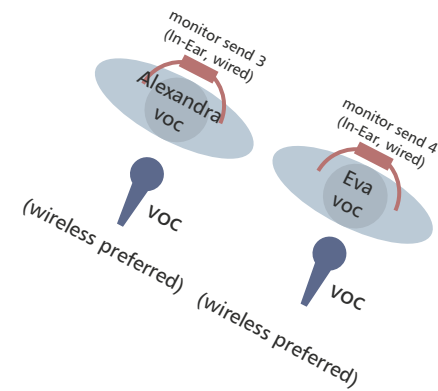

8m min.

Alternative to individual risers: single riser at back of stage, 8 x 2m min.

● Direct Out  
bass-amp

4m min.

git-amp

git

drawing not to scale

Contact: Karl Csapo - +43 676 4660647 - karl.csapo@gmx.at

● Microphone  
● other input  
existing clip-on microphone  
existing in-ear monitor